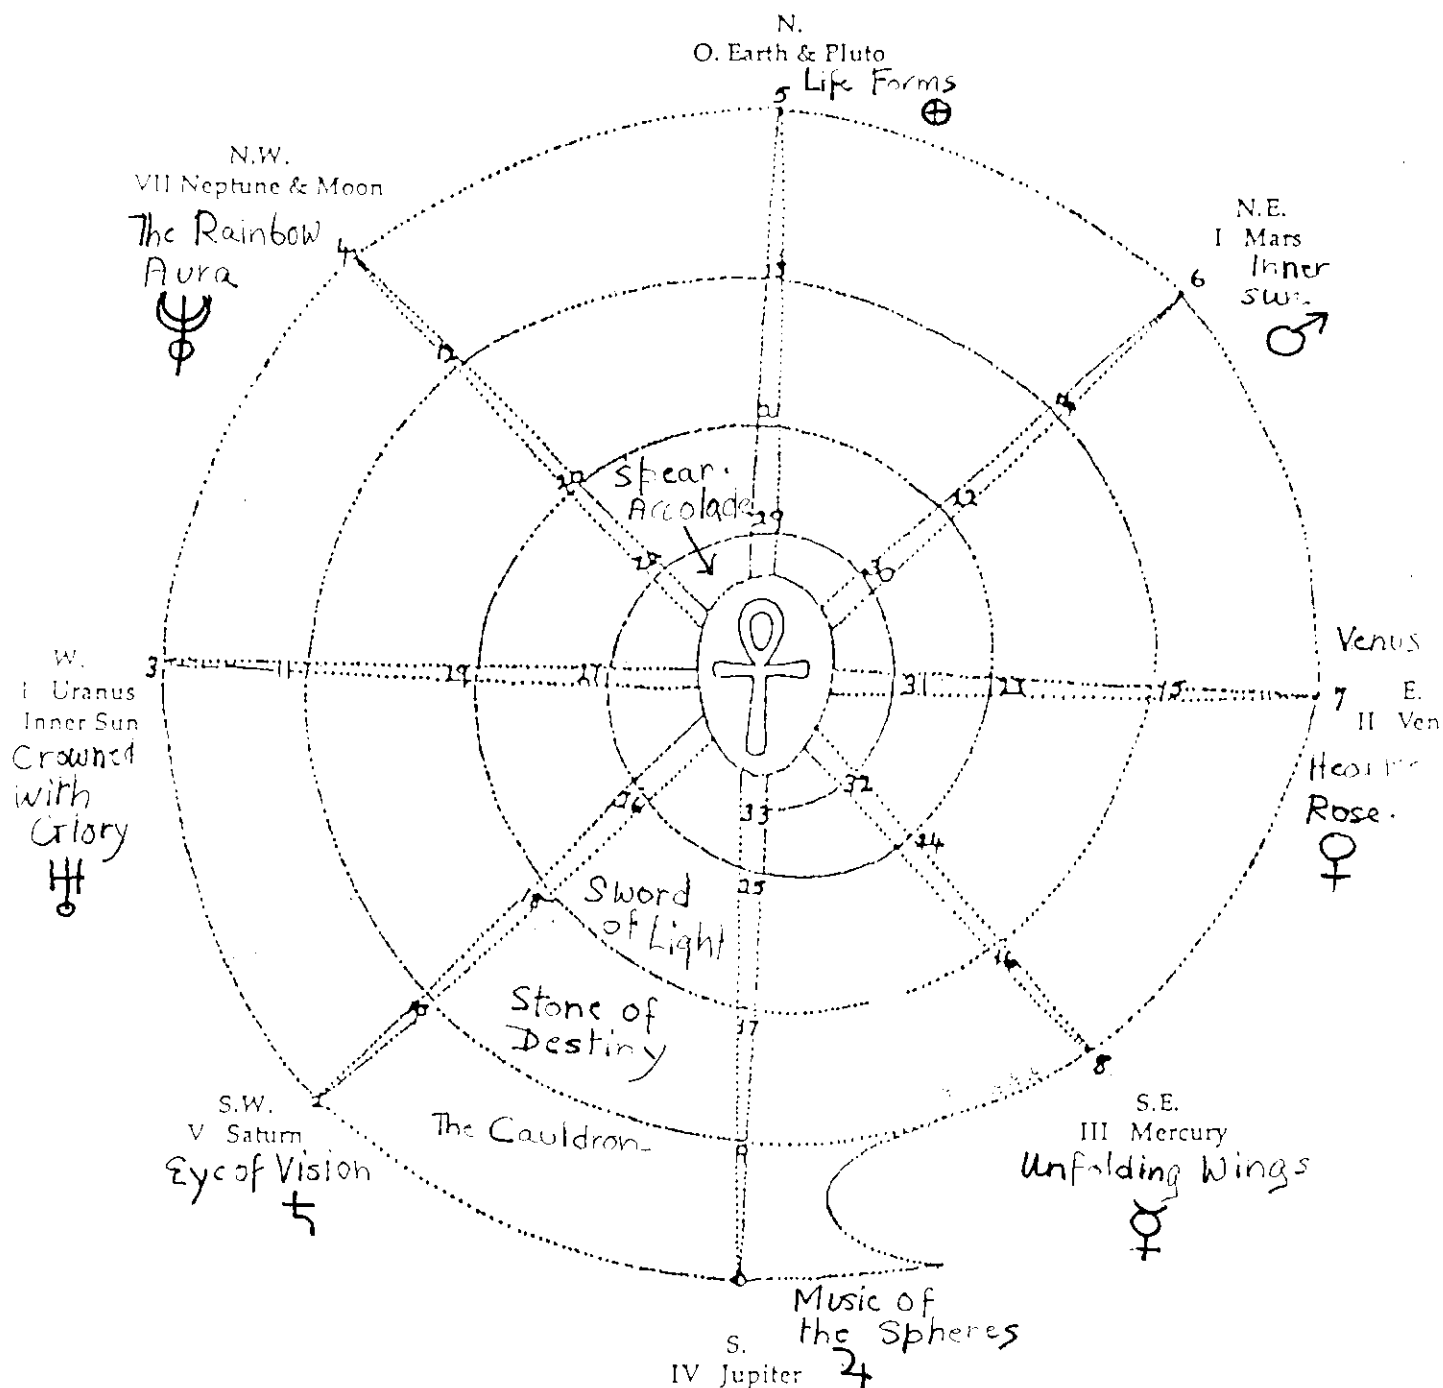

The Noble Order of Tara promotes dedicated work for our planet. There are 12 Initiations divided into 4 Grades. The first 4 Tests culminate in the Accolade of Dames and knights, who have actively worked for their local environment. The 2nd Grade, Lords and Ladies of the Grael, develops spiritual awareness and the ability to commune with Nature Spirits. The 3rd Grade, Dames and Knights Commander, honours skills in working with other groups and cultures, with our common purpose of saving the earth. The final Grade, Grand Dames and Knights Commander, confers the right to found a Priory because of all-round abilities. See key to diagram.

THE NOBLE ORDER OF TARA. Key to Initiations on the Matrix Web Diagram. The 4 Tests of "Cauldron", "Stone of Destiny", "Sword of Light" and the Accolade of the Spear are marked on the 4 loops of the cosmic spiral, moving from outer to inner. 8 further Initiations are marked on the 8 planetary rays. The 12 Rites are from "Melusina: Life Centres of the Goddess through Chapters 1 to 12. The Accolade ceremony, joined with Chapter 4, is from "Gaea: Initiations of the Earth. Administrators make their own courses, linking these with the F.O.I. Liturgy.