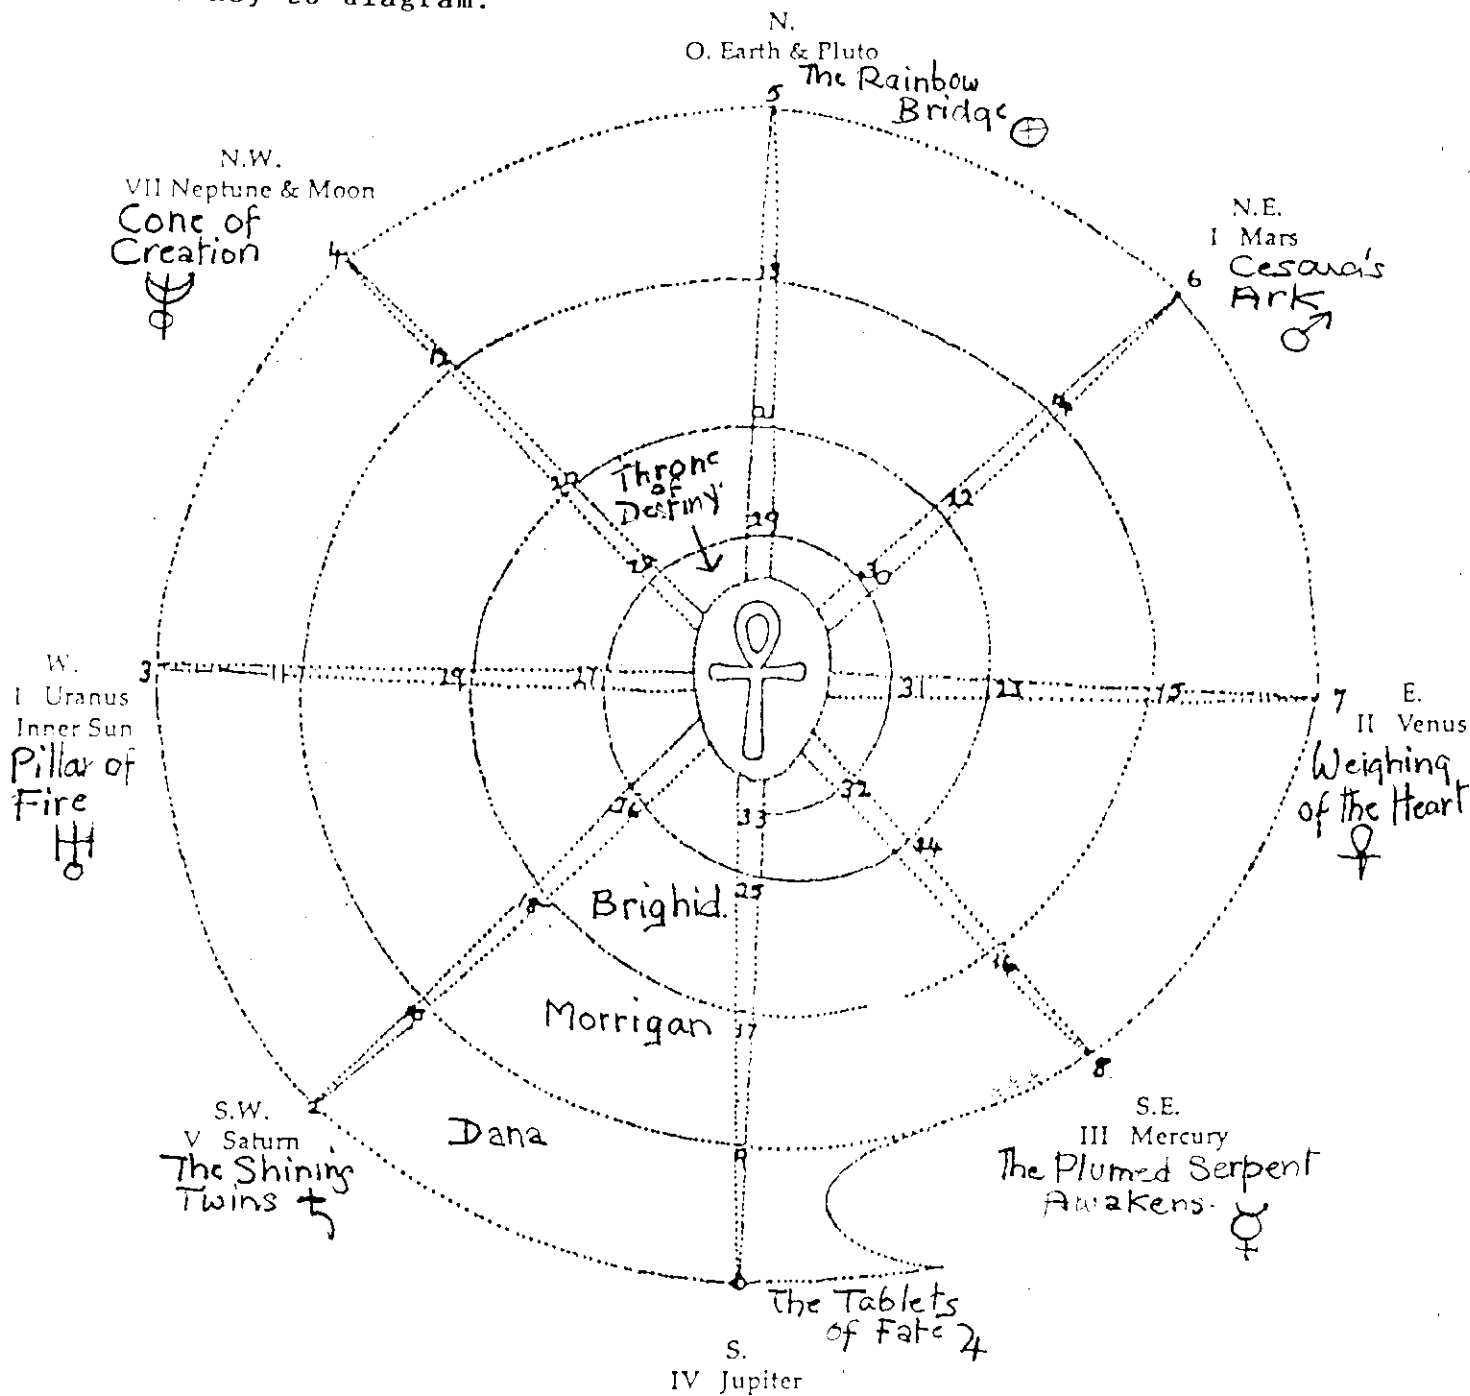

The Druid Clan of Dana develops psychic, spiritual and mystical gifts. The 12 Initiations are divided into 4 Grades with 3 Initiations in each. The 1st 3 Tests involve honouring the Goddesses of Beauty, Love and Truth: Dana, Morrigan and Brigid. Success brings the designation "Bard." The 2nd Grade is concerned with the spiritual sphere which is the inner life of all Nature. The designation "Druidess" and "Druid" is conferred. The 3rd Grade teaches the art of bringing harmony between people, other groups and world cultures. The ancient title is "Herenach." The final Grade, "Archdruidess" and "Archdruid" gives authority to found a Grove because of psychic, spiritual and mystical development.

See key to diagram.

**The Druid Clan of Dana.** Key to the Initiations on the Matrix Web Diagram. The 3 Tests of the Goddesses and the Initiation of the Throne of Destiny are marked on the 4 loops of the cosmic spiral, from outer to inner. The further Initiations are marked on the 8 Planetary Rays. The 12 Rites are from "Fortuna: Creation Through the Goddess" and from the Rite of Dana booklet.